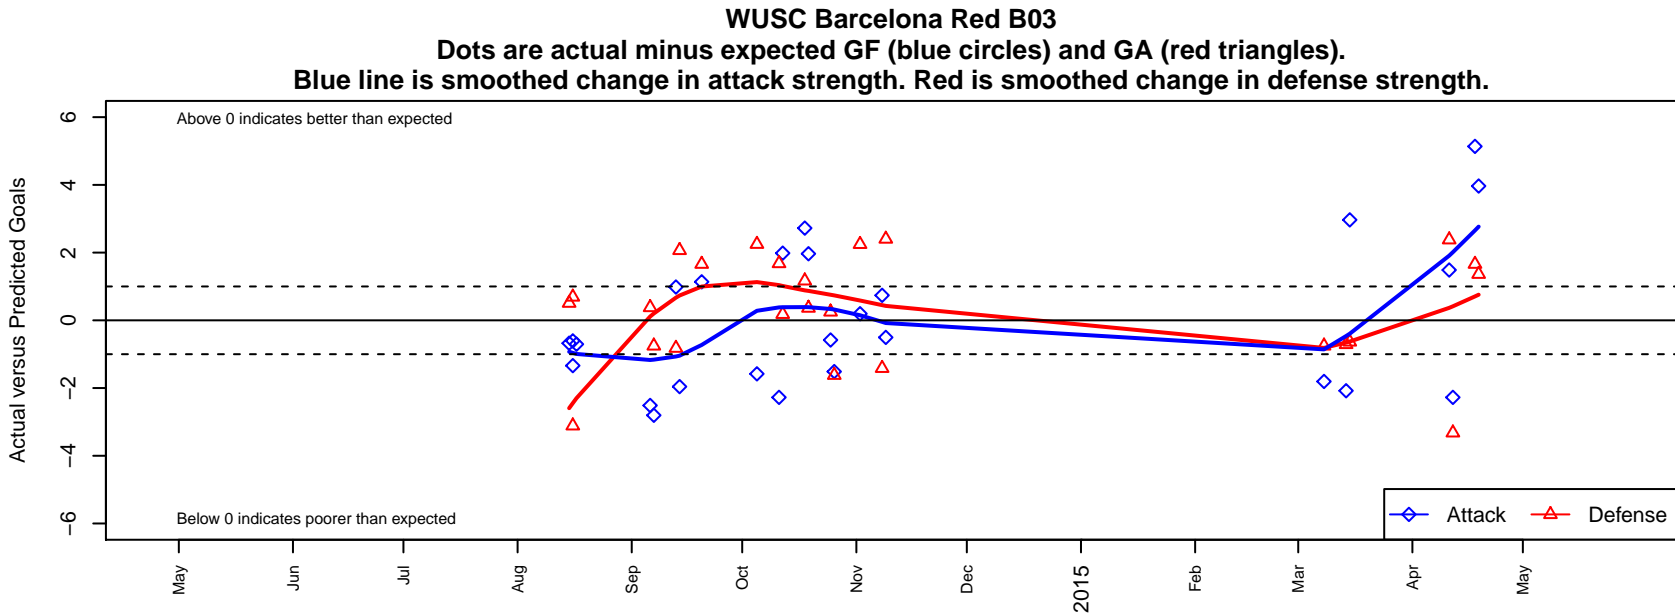

**attack and defense variance (black dot)
relative to other teams
and top 10 in region**

**attack and defense rating
relative to others at age
and all opponents in last 13 months**

WUSC Barcelona Red B03

Willamette United Soccer Club
Willamette, OR
B03 total strength=88
attack=0.14 defense=0.05
fall league = OPL 2nd Div U11
spr league = Spr OPL Umpqua Div U11

alt names used:
Crossfire OR WUSC Barca Red
Crossfire OR Willamette United SC Bu11 Barca
Crossfire OR Willamette United SC Bu11 Barca
Crossfire OR Willamette United SC Bu11 Barca

Venues played:
2014 Mt Hood Challenge U11
2014 OPL Second Division U11
2014 Directors Cup OPL Silver U11
2014 Spr OPL Umpqua Division U11